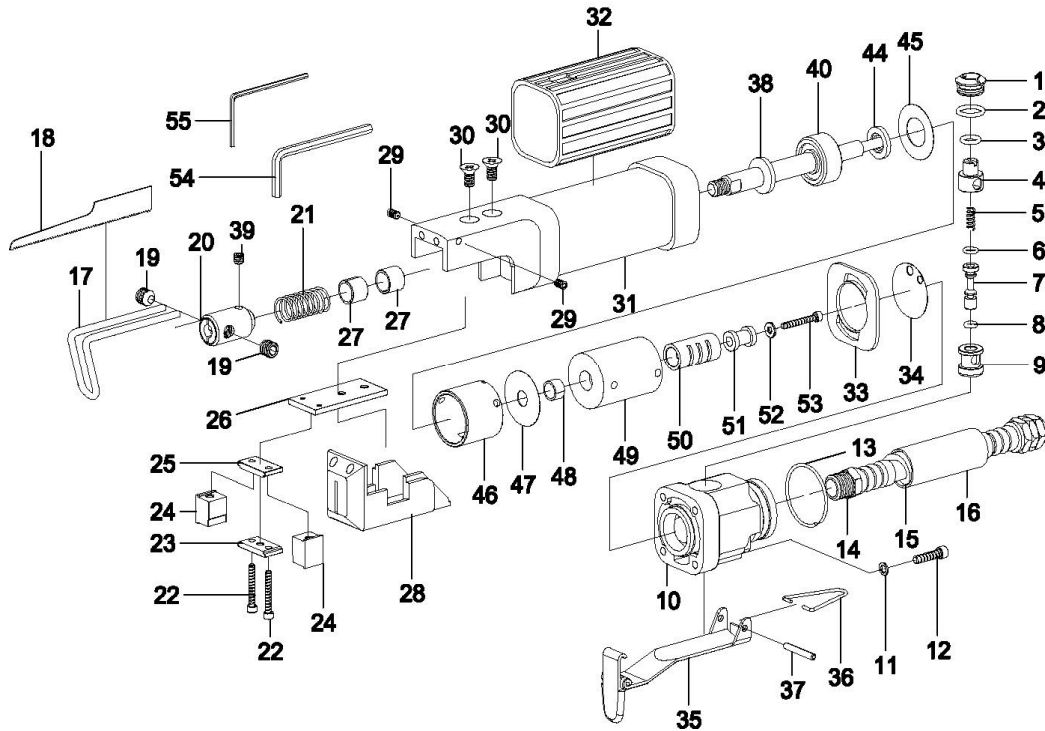

# D-4135 AIR BODY SAW

## PARTS LIST

No.	Parts No.	Description	Q'ty	No.	Parts No.	Description	Q'ty
1	SPD4135F-01	Valve Screw	1	27	SPD4135F-27	Bushing	2
2	SPD4135F-02	O-Ring	1	28	SPD4135F-28	Chuck Cover	1
3	SPD4135F-03	O-Ring	1	29	SPD4135F-29	Set Screw	2
4	SPD4135F-04	Air Controller	1	30	SPD4135F-30	Screw	2
5	SPD4135F-05	Valve Spring	1	31	SPD4135F-31	Housing	1
6	SPD4135F-06	O-Ring	1	32	SPD4135F-32	Housing Cover	1
7	SPD4135F-07	Valve Stem	1	33	SPD4135F-33	Gasket	1
8	SPD4135F-08	O-Ring	1	34	SPD4135F-34	Packing	1
9	SPD4135F-09	Valve Bushing	1	35	SPD4135F-35	Safety Lever	1
10	SPD4135F-10	valve Block	1	36	SPD4135F-36	Hanger	1
11	SPD4135F-11	Lcok Washer	4	37	SPD4135F-37	Spring Pin	1
12	SPD4135F-12	Cap Screw	4	38	SPD4135F-38	Front Bumper	1
13	SPD4135F-13	Stop Ring	1	39	SPD4135F-39	Set Screw	1
14	SPD4135F-14	Air Hose Ass'y 1/4"	1	40	SPD4135F-40	Piston Ass'y	1
15	SPD4135F-15	Sponge	1	44	SPD4135F-44	Rear Bumper	1
16	SPD4135F-16	Exhaust Hose	1	45	SPD4135F-45	Packing	1
17	SPD4135F-17	Work Guide	1	46	SPD4135F-46	Cylinder	1
18	SPD4135F-18	Blade	2	47	SPD4135F-47	Packing	1
19	SPD4135F-19	Set Screw	2	48	SPD4135F-48	Bushing	1
20	SPD4135F-20	Blade Chuck	1	49	SPD4135F-49	Valve Case	1
21	SPD4135F-21	Spring	1	50	SPD4135F-50	Valve Sleeve	1
22	SPD4135F-22	Cap Screw	2	51	SPD4135F-51	Actuate Valve	1
23	SPD4135F-23	Bridge	1	52	SPD4135F-52	Washer	1
24	SPD4135F-24	Blade Guide	2	53	SPD4135F-53	Screw	1
25	SPD4135F-25	Upper Wear Shoe	1	54	SPD4135F-54	Service Wrench (2mm)	1
26	SPD4135F-26	Guide Plate	1	55	SPD4135F-55	Service Wrench (4mm)	1